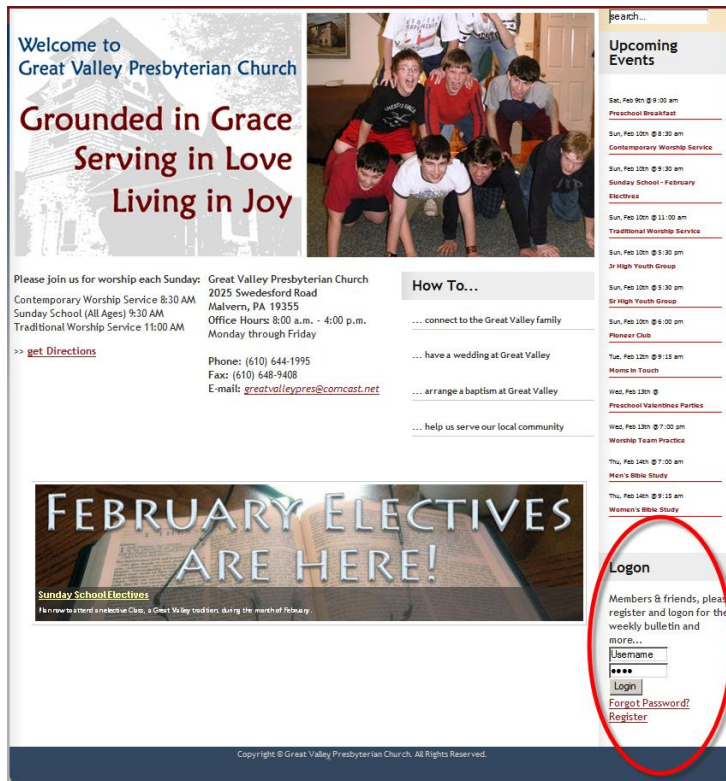

How to register @ the GV Website:

(1) Go to www.gvpres.org

(2) Look for the Logon area at the bottom right corner of the screen:

(3) Click on "Register":

Logon

Members & friends, please register and logon for the weekly bulletin and more...